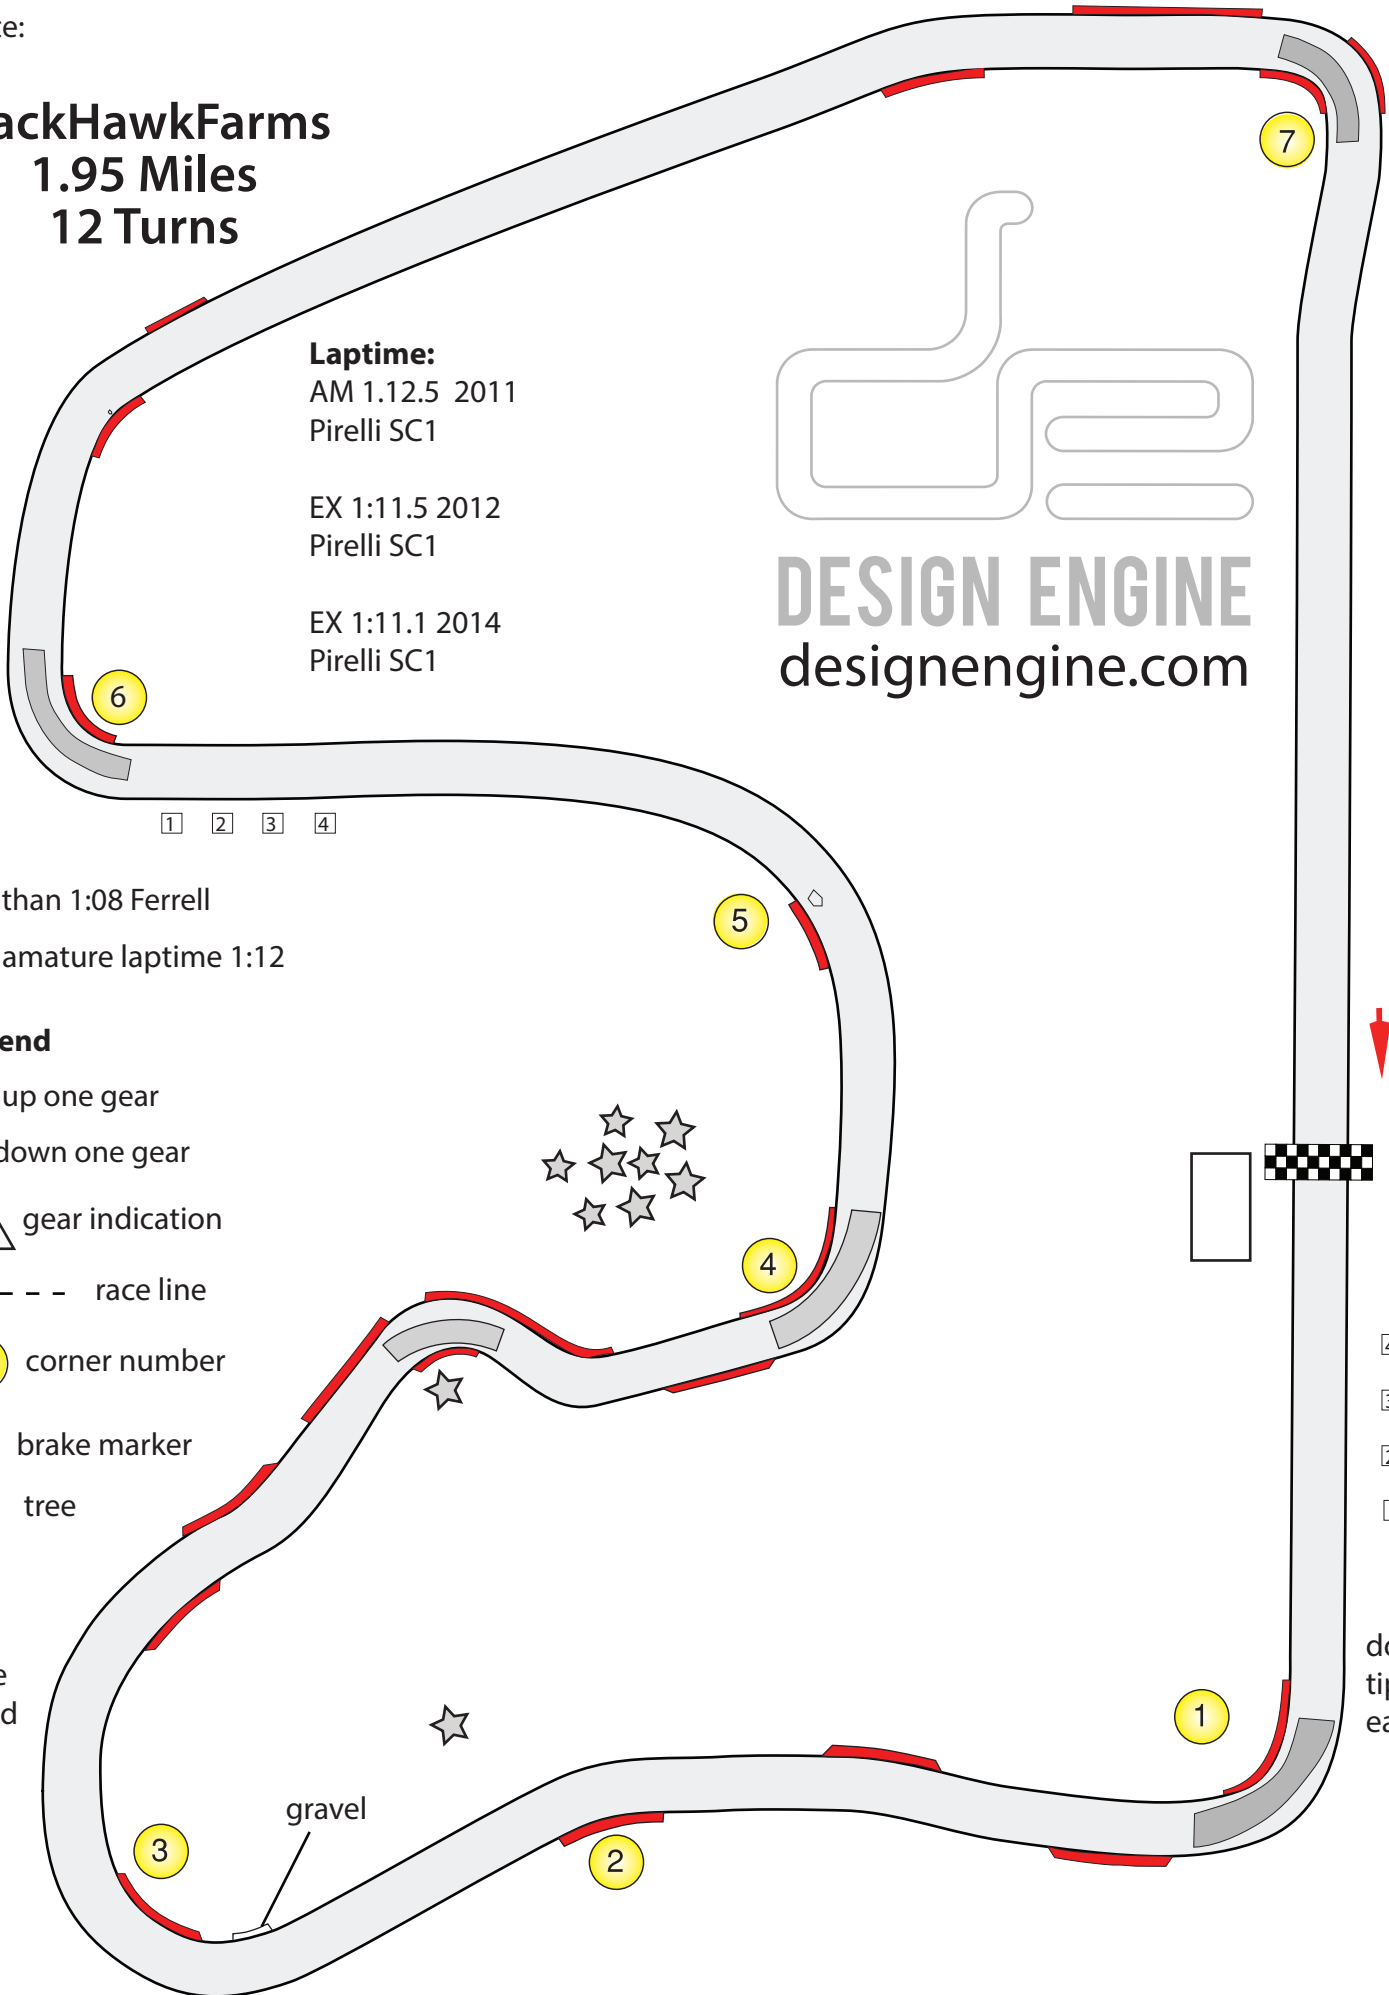

Date:

BlackHawkFarms

1.95 Miles
12 Turns

Laptime:
AM 1:12.5 2011
Pirelli SC1

EX 1:11.5 2012
Pirelli SC1

EX 1:11.1 2014
Pirelli SC1

DESIGN ENGINE
designengine.com

less than 1:08 Ferrell
fast amature laptime 1:12

Legend

+1 : up one gear

-1 : down one gear

 gear indication

----- race line

 corner number

 brake marker

 tree

more speed

gravel

-  4
-  3
-  2
-  1

don't tip in to early!