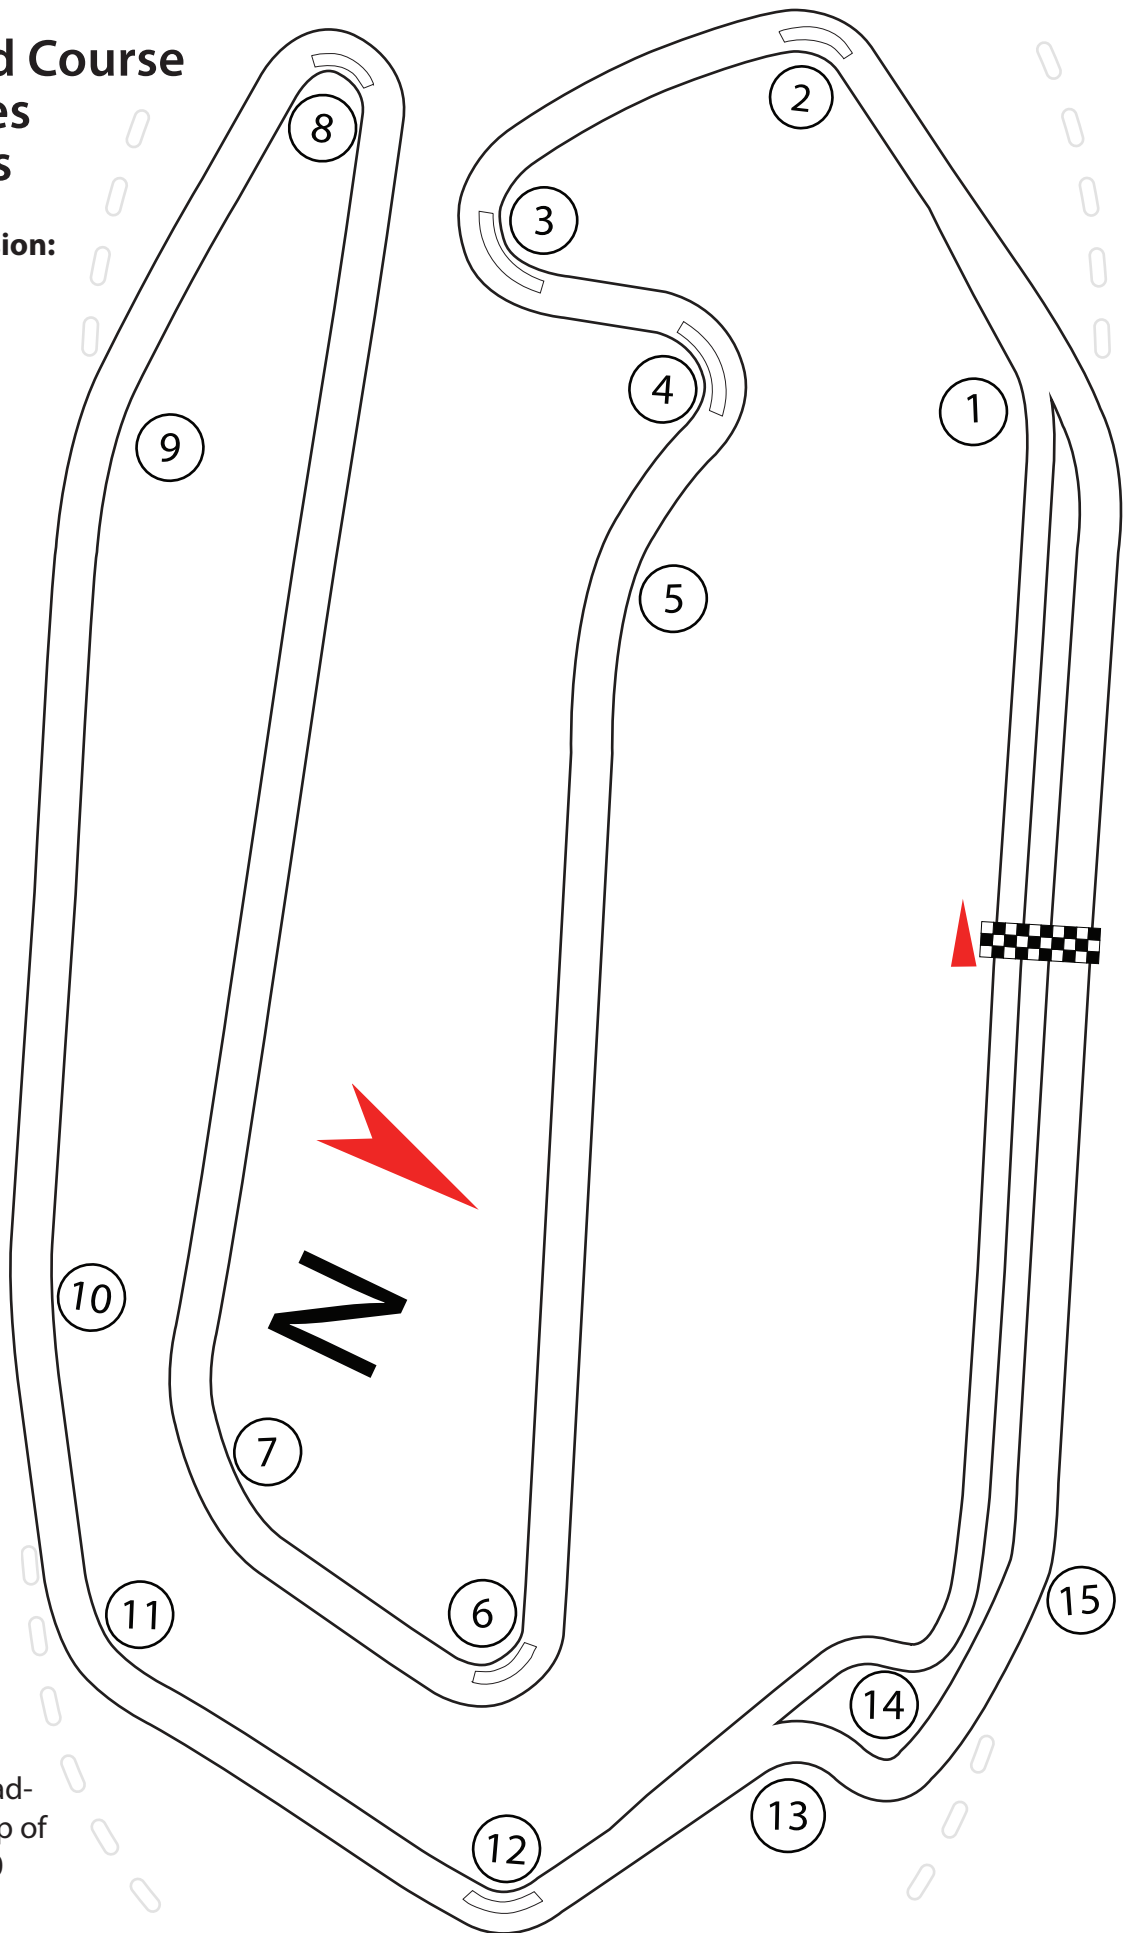

Grand Prix Road Course

2.18 Miles
12 Turns

Sprockets

Front
Rear
ratio

Suspension:

Legend

+1 : up one gear
-1 : down one gear

Pace

WERA EX
WERA AM

Laptime:

600 Cory West 1:27.27
675 DiSalvo 1:25.9
Cameron Beaubier 1:24.65

2.18 mile course

Martin Cardenas Homestead-
Miami Speedway fastest lap of
1:24.807 on a 600 GSXR600